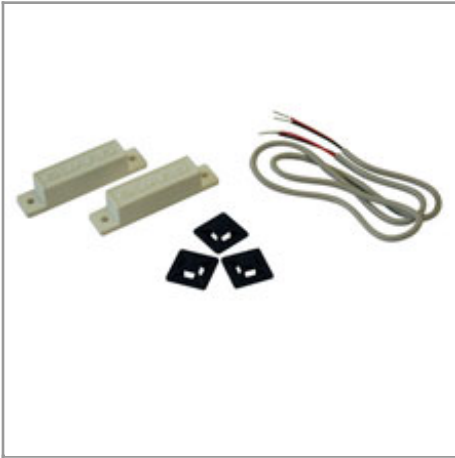

SmartRack Magnetic Door Switch Kit for front and rear doors; requires ENVIROSENSE

MODEL NUMBER: SRSWITCH

Highlights

- Magnetic door switch for monitoring cabinet access
- Sends notification through Tripp Lite PowerAlert software
- Monitors the front and rear doors of a single cabinet
- Must be used with SNMPWEBCARD and ENVIROSENSE

Package Includes

- One set of magnetic door switch contacts
- All mounting hardware
- Detailed installation instructions as well as user manual.

Description

The SRSWITCH is designed to monitor rackmount enclosure door access and notify users when a door has been opened. The SRSWITCH must be used together with the following Tripp Lite accessories: SNMPWEBCARD and ENVIROSENSE (both available separately.)

Features

- Designed to monitor rackmount enclosure door access and notify users when a door has been opened
- Must be used together with the following Tripp Lite accessories: SNMPWEBCARD and ENVIROSENSE (both available separately)